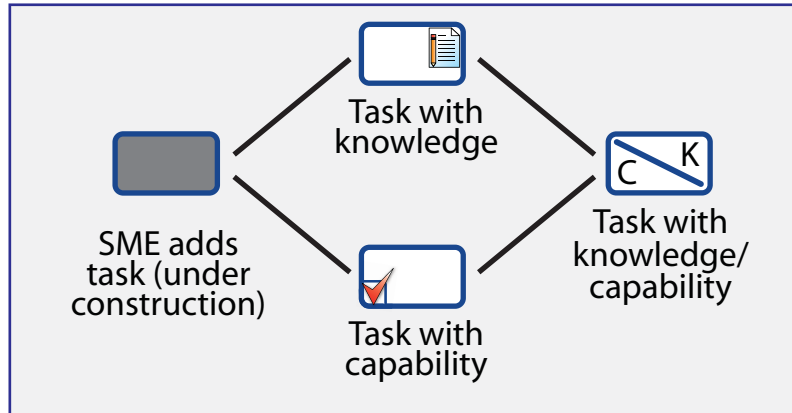

Task Icons

	Under Construction
	Knowledge Only
	Capability Only
	Knowledge/ Capability
	Knowledge Only with Duration
	Capability Only with Duration
	Knowledge with Duration/ Capability
	Capability with Duration/ Knowledge
	Knowledge/ Capability with Duration

	Incomplete
	Complete
	Revised
	Complete with Duration
	Complete About to Elapse
	Revised with Duration
	Revised About to Elapse
	Elapsed
	High Priority

Task Icons

Example: Knowledge duration is 365 days with warning period of 30 days. Learner completes knowledge Jan 1. Clock turns red Dec 2.