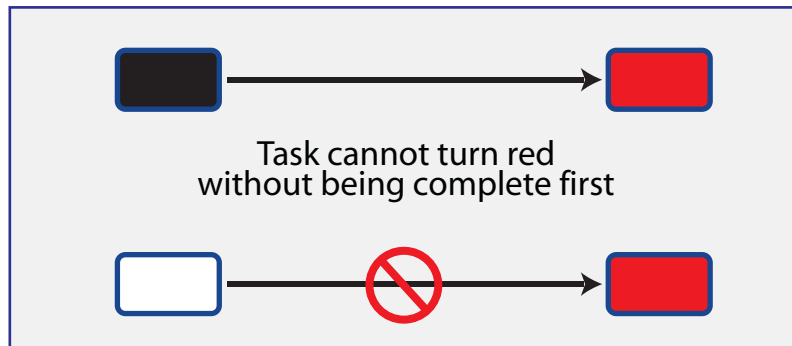

Task Icons

	Under Construction
	Knowledge Only
	Capability Only
	Knowledge/ Capability
	Knowledge Only with Duration
	Capability Only with Duration
	Knowledge with Duration/ Capability
	Capability with Duration/ Knowledge
	Knowledge/ Capability with Duration

	Incomplete
	Complete
	Revised
	Complete with Duration
	Complete About to Elapse
	Revised with Duration
	Revised About to Elapse
	Elapsed
	High Priority

Task Icons

Example: Knowledge duration is 365 days with warning period of 30 days. Learner completes knowledge Jan 1. Clock turns red Dec 2.

If Revision occurs before Dec 2, knowledge turns red with black clock (only Requalifier questions asked).

If Revision occurs after Dec 2, all questions (including Requalifier) asked to recertify.