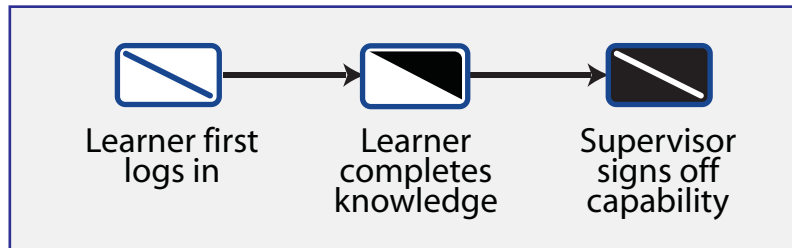

Task Icons

	Under Construction
	Knowledge Only
	Capability Only
	Knowledge/ Capability
	Knowledge Only with Duration
	Capability Only with Duration
	Knowledge with Duration/ Capability
	Capability with Duration/ Knowledge
	Knowledge/ Capability with Duration

	Incomplete
	Complete
	Revised
	Complete with Duration
	Complete About to Elapse
	Revised with Duration
	Revised About to Elapse
	Elapsed
	High Priority

Task Icons

Example: Knowledge duration is 365 days with warning period of 30 days. Learner completes knowledge Jan 1. Clock turns red Dec 2.