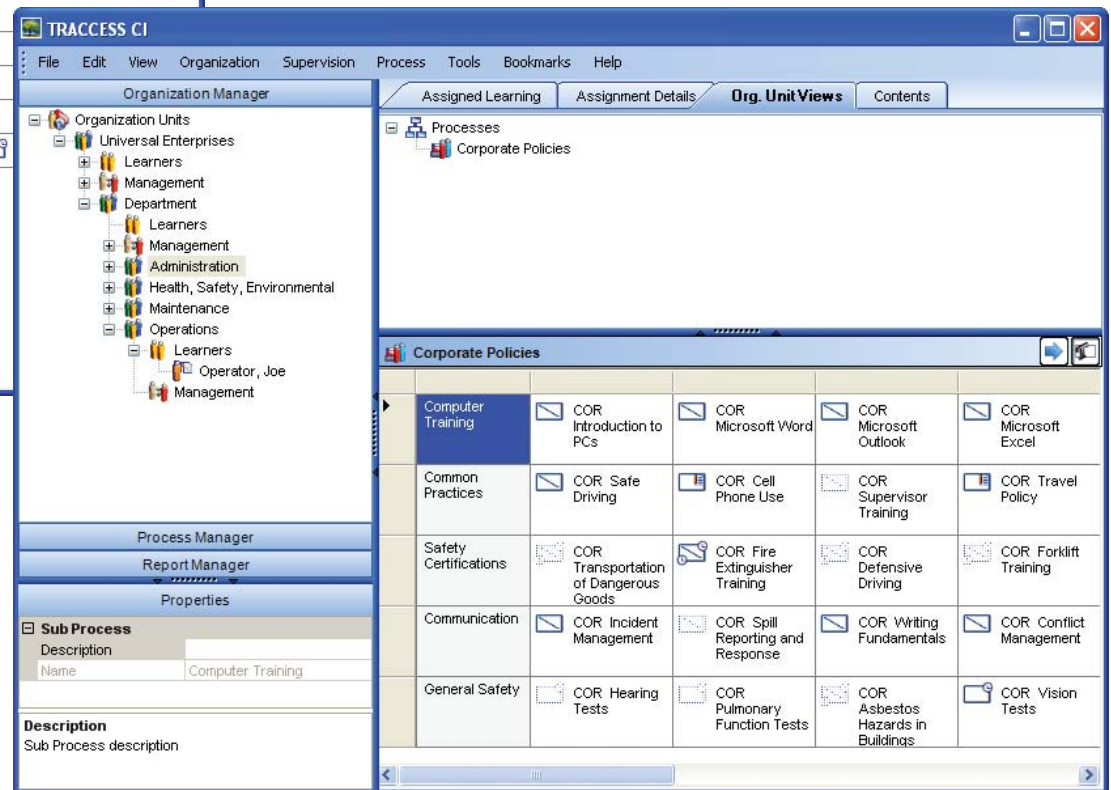

Learner/ Org Unit Views

LEARNER VIEW

- Learner/ Org Unit Views are based on Processes.
- Learner Views and Org Unit Views are not related.
- When a Learner enters TRACCESS, the system will look to see they have a Learner View. If so, the Learner View will be displayed. If there is no customized Org Unit View, the entire assigned Process will be displayed.

ORG UNIT VIEW