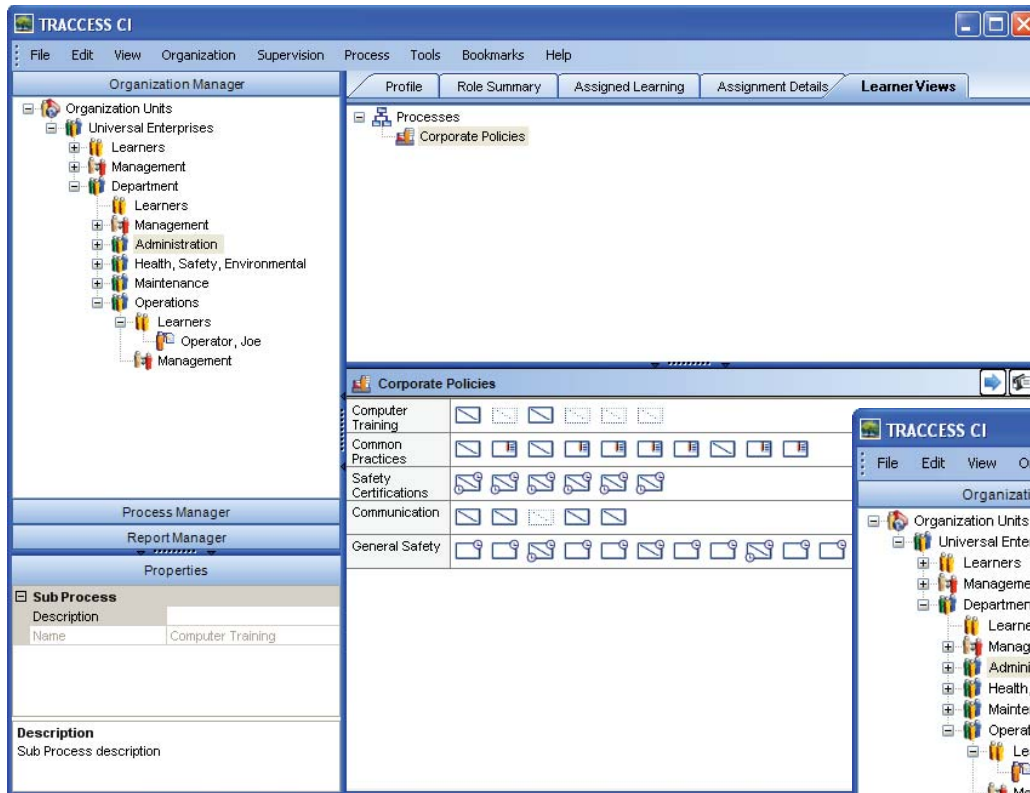

Learner/ Org Unit Views

LEARNER VIEW

- Learner/ Org Unit Views are based on Processes.
- Learner Views and Org Unit Views are not related.
- When a Learner enters TRACCESS, the system will look to see they have a Learner View. If so, the Learner View will be displayed. If there is no customized Org Unit View, the entire assigned Process will be displayed.

ORG UNIT VIEW