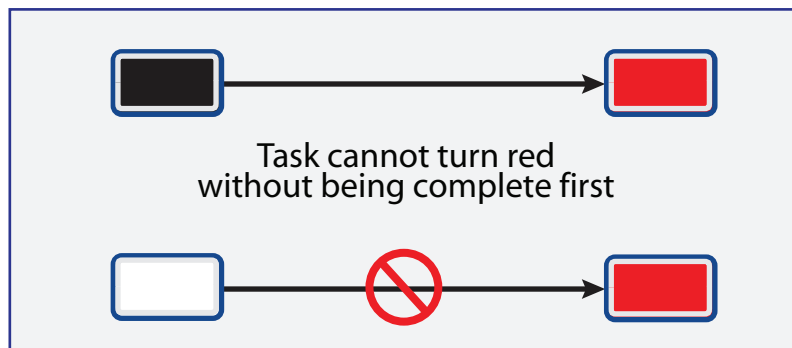

Task Icons

	Under Construction
	Knowledge Only
	Capability Only
	Knowledge/ Capability
	Knowledge Only with Duration
	Capability Only with Duration
	Knowledge with Duration/ Capability
	Capability with Duration/ Knowledge
	Knowledge/ Capability with Duration

	Incomplete
	Complete
	Revised
	Complete with Duration
	Complete About to Elapse
	Revised with Duration
	Elapsed
	High Priority

Task Icons

Example: Knowledge duration is 365 days with warning period of 30 days. Learner completes knowledge Jan 1. Task turns blue Dec 2.