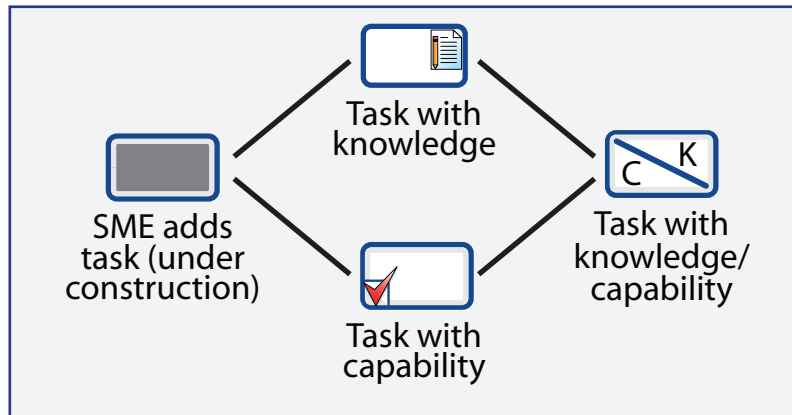

Task Icons

	Under Construction
	Knowledge Only
	Capability Only
	Knowledge/ Capability
	Knowledge Only with Duration
	Capability Only with Duration
	Knowledge with Duration/ Capability
	Capability with Duration/ Knowledge
	Knowledge/ Capability with Duration

	Incomplete
	Complete
	Revised
	Complete with Duration
	Complete About to Elapse
	Revised with Duration
	Elapsed
	High Priority

Task Icons

Example: Knowledge duration is 365 days with warning period of 30 days. Learner completes knowledge Jan 1. Task turns blue Dec 2.