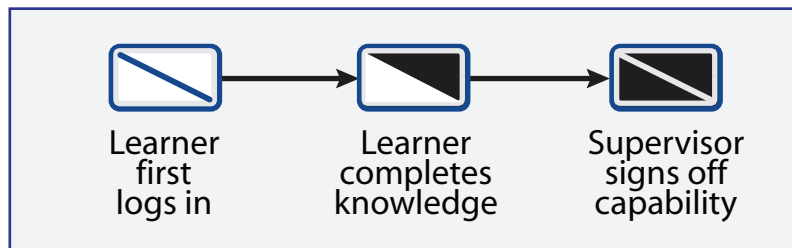

Task Icons

	Under Construction
	Knowledge Only
	Capability Only
	Knowledge/ Capability
	Knowledge Only with Duration
	Capability Only with Duration
	Knowledge with Duration/ Capability
	Capability with Duration/ Knowledge
	Knowledge/ Capability with Duration

	Incomplete
	Complete
	Revised
	Complete with Duration
	Complete About to Elapse
	Revised with Duration
	Elapsed
	High Priority

Task Icons

Example: Knowledge duration is 365 days with warning period of 30 days. Learner completes knowledge Jan 1. Task turns blue Dec 2.