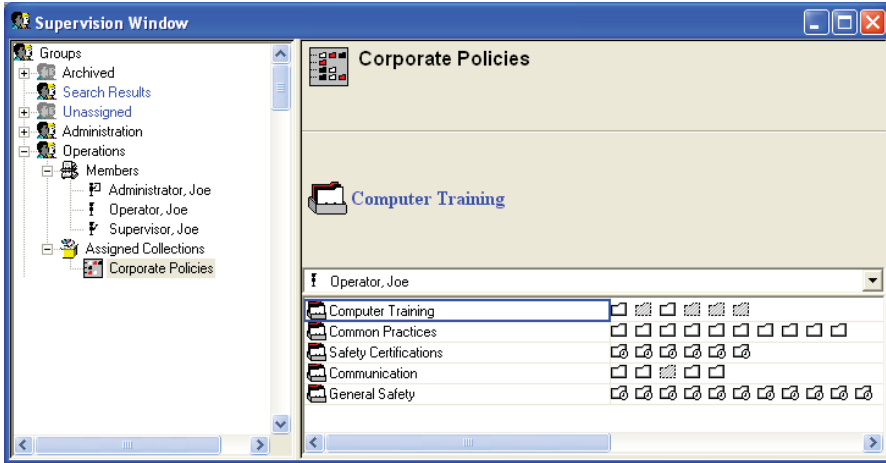

TRACCESS 7.6

USER VIEW

GROUP VIEW

- Learner/ Org Unit Views are based on Processes.
- Learner Views and Org Unit Views are not related.
- When a Learner enters TRACCESS, the system will look to see they have a Learner View. If so, the Learner View will be displayed. If there is no customized Org Unit View, the entire assigned Process will be displayed.