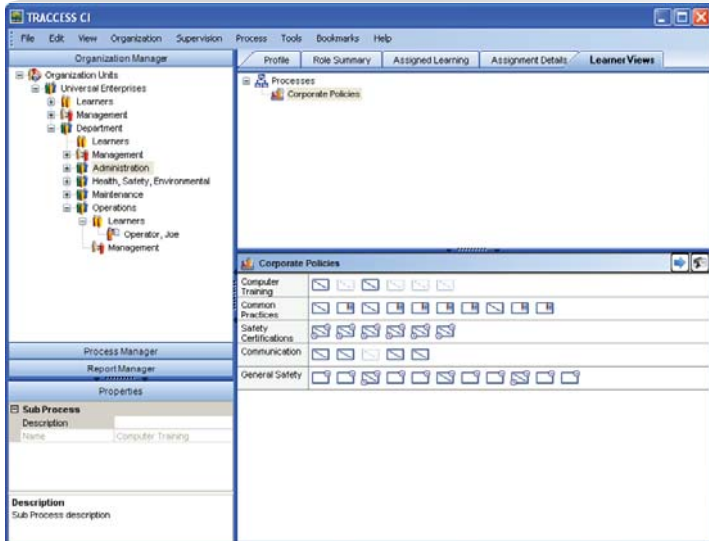

TRACCESS CI (8.5)

LEARNER VIEW