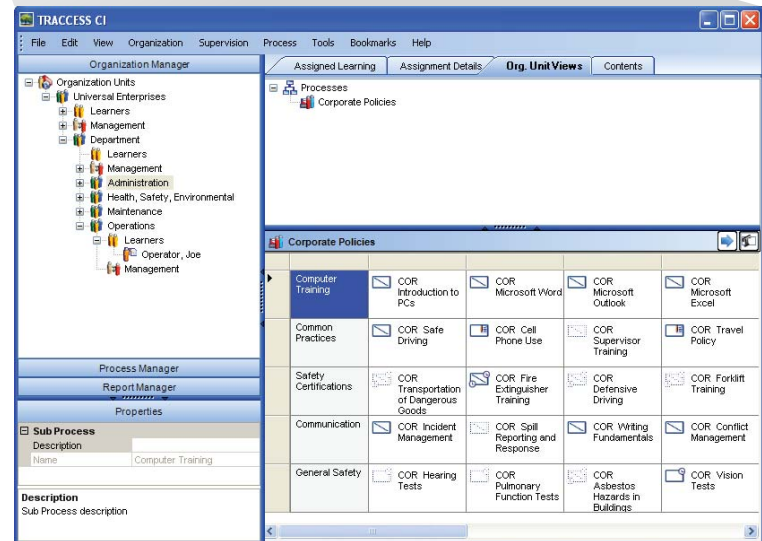

ORG UNIT VIEW