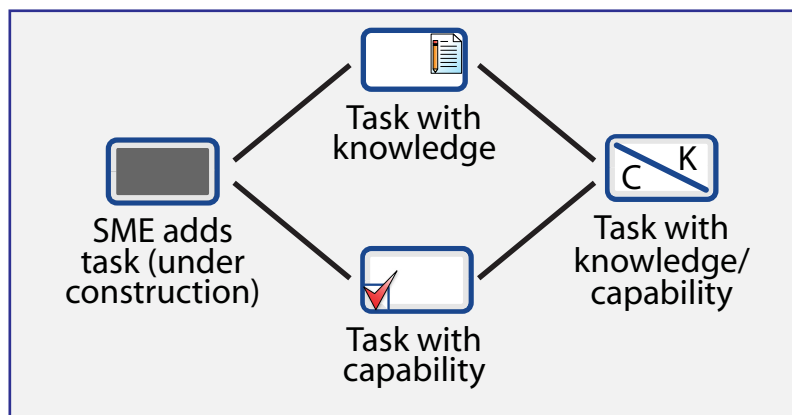

Task Icons

	Under Construction
	Knowledge Only
	Capability Only
	Knowledge/ Capability
	Knowledge Only with Duration
	Capability Only with Duration
	Knowledge with Duration/ Capability
	Capability with Duration/ Knowledge
	Knowledge/ Capability with Duration

	Incomplete
	Complete
	Revised
	Complete with Duration
	Complete About to Elapse
	Revised with Duration
	Elapsed
	High Priority

Task Icons

Example: Knowledge duration is 365 days with warning period of 30 days. Learner completes knowledge Jan 1. Task turns blue Dec 2.