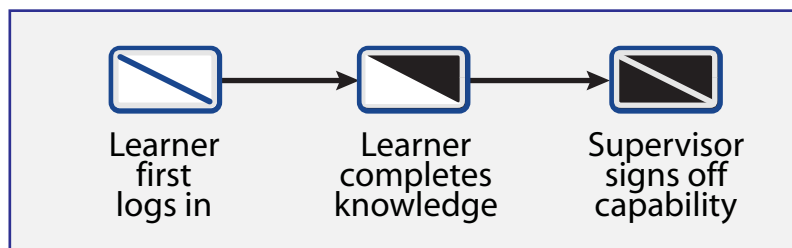

Task Icons

	Under Construction
	Knowledge Only
	Capability Only
	Knowledge/ Capability
	Knowledge Only with Duration
	Capability Only with Duration
	Knowledge with Duration/ Capability
	Capability with Duration/ Knowledge
	Knowledge/ Capability with Duration

	Incomplete
	Complete
	Revised
	Complete with Duration
	Complete About to Elapse
	Revised with Duration
	Elapsed
	High Priority

Task Icons

Example: Knowledge duration is 365 days with warning period of 30 days. Learner completes knowledge Jan 1. Task turns blue Dec 2.