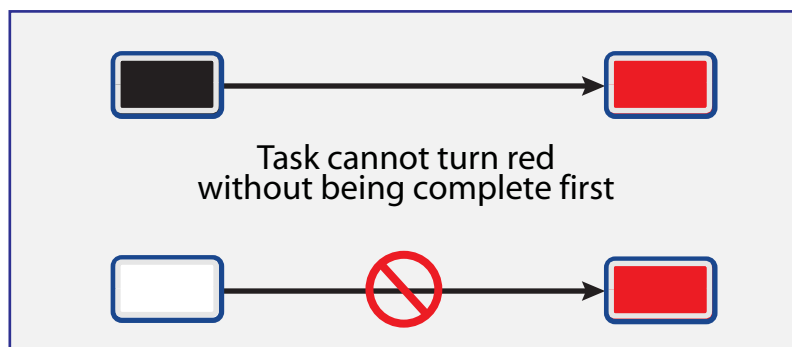

Task Icons

	Under Construction
	Knowledge Only
	Capability Only
	Knowledge/ Capability
	Knowledge Only with Duration
	Capability Only with Duration
	Knowledge with Duration/ Capability
	Capability with Duration/ Knowledge
	Knowledge/ Capability with Duration

	Incomplete
	Complete
	Revised
	Complete with Duration
	Complete About to Elapse
	Revised with Duration
	Elapsed
	High Priority

Task Icons

Example: Knowledge duration is 365 days with warning period of 30 days. Learner completes knowledge Jan 1. Task turns blue Dec 2.