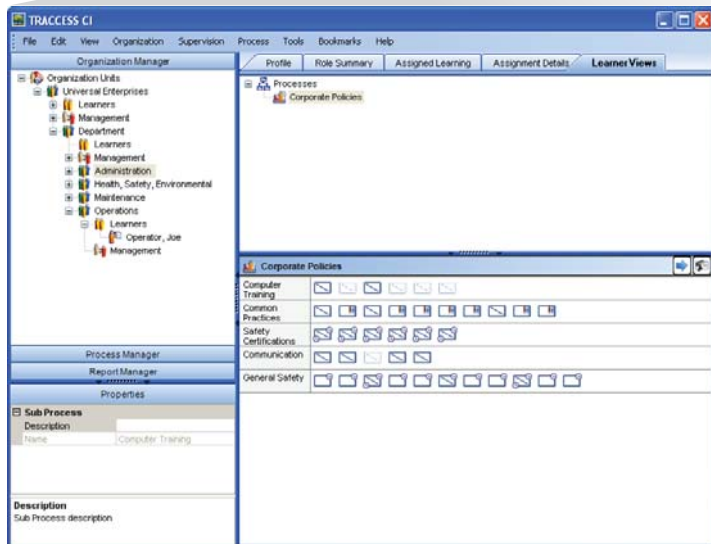

TRACCESS CI (8.5)

LEARNER VIEW