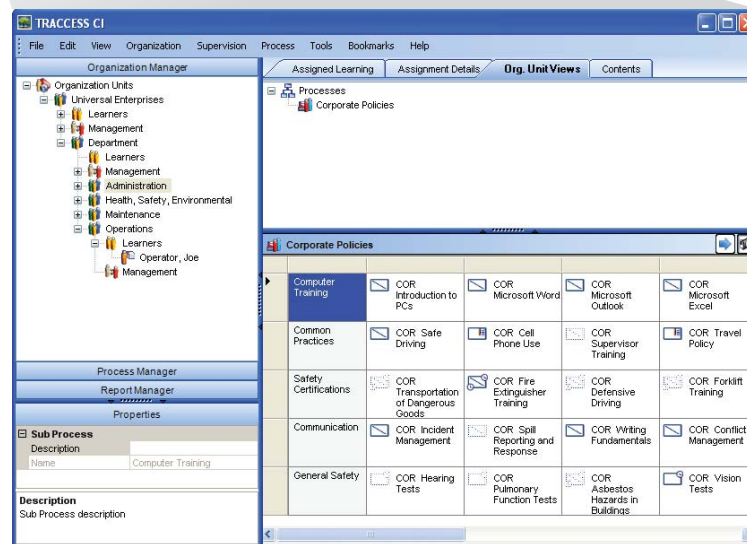

ORG UNIT VIEW