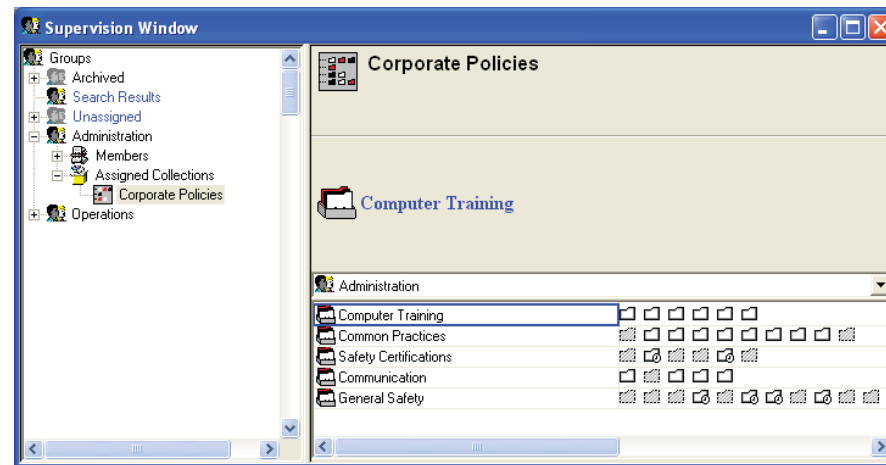

TRACCESS 7.6

USER VIEW

GROUP VIEW

- Learner/ Org Unit Views are based on Processes.
- Learner Views and Org Unit Views are not related.
- When a Learner enters TRACCESS, the system will look to see they have a Learner View. If so, the Learner View will be displayed. If there is no customized Org Unit View, the entire assigned Process will be displayed.