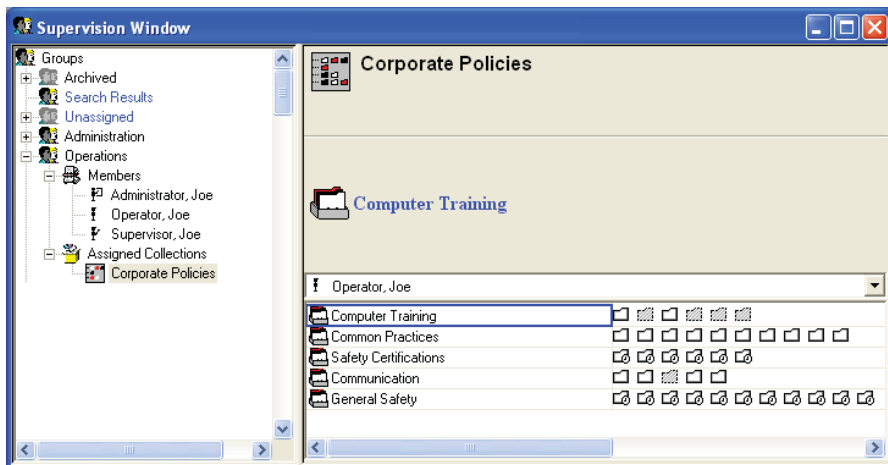

TRACCESS 7.6

USER VIEW

GROUP VIEW

- Learner/ Org Unit Views are based on Processes.
- Learner Views and Org Unit Views are not related.
- When a Learner enters TRACCESS, the system will look to see they have a Learner View. If so, the Learner View will be displayed. If there is no customized Org Unit View, the entire assigned Process will be displayed.